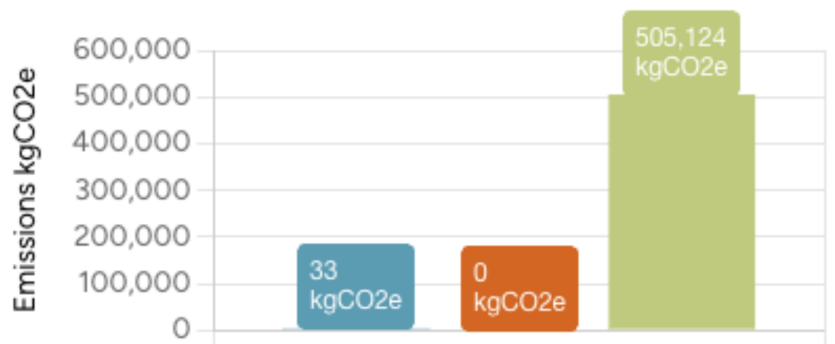

Carbon Footprint **505,157** kgCO₂e

Carbon Intensity by Employee (FTE) **2,806.428** kgCO₂e

Carbon Intensity by Revenue **0.051** kgCO₂e

Carbon Footprint Benchmark

✈️ 1480

round trips from London to Barcelona

🚗 113

petrol cars driven for 1 year

🏠 64

homes powered for 1 year

Carbon Breakdown by Scope

Scope 1: 0.0%

Scope 2: 0%

Scope 3: 100.0%

Carbon Breakdown by Category

Energy: 1.0%

Transport: 36.1%

Products and Services: 61.6%

Waste: 1.3%