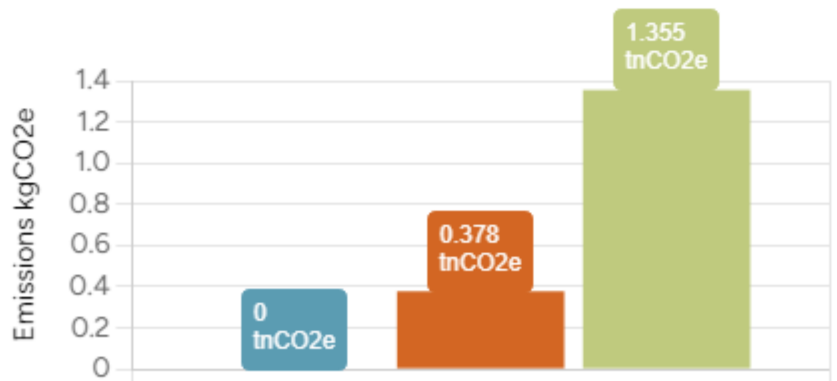

Carbon Footprint

 1.733 tnCO₂e

Carbon Intensity by Employee (FTE)

 1.733 tnCO₂e

Carbon Intensity by Revenue

 0 tnCO₂e

Carbon Footprint Benchmark

5

 round trips from London to Barcelona

0

 petrol cars driven for 1 year

0

 homes powered for 1 year

Carbon Breakdown by Scope

Scope 1: 0%

Scope 2: 21.8%

Scope 3: 78.2%

Carbon Breakdown by Category

Energy: 0%

Transport: 23.7%

Products and Services: 76.3%

Waste: 0%