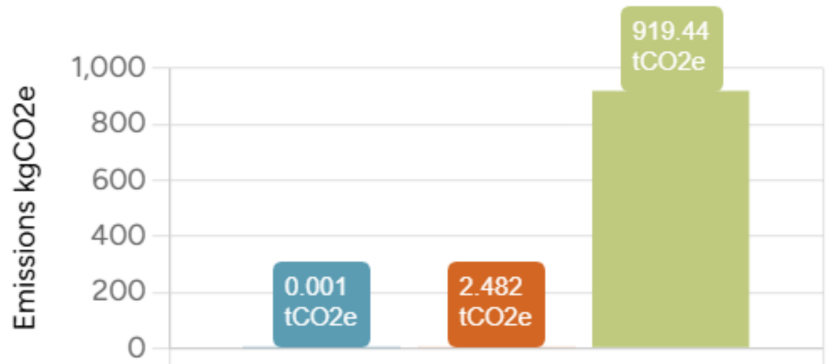

Carbon Footprint 921.922 tCO₂e

Carbon Intensity by Employee (FTE) 102.436 tCO₂e

Carbon Intensity by Revenue 0 tCO₂e

Carbon Footprint Benchmark

✈️ 2701

round trips from London to
Barcelona

🚗 206

petrol cars driven for 1 year

🏠 116

homes powered for 1 year

Carbon Breakdown by Scope

Scope 1: 0.0%

Scope 2: 0.3%

Scope 3: 99.7%

Carbon Breakdown by Category

Energy: 0.3%

Transport: 1.6%

Products and Services: 97.9%

Waste: 0.2%