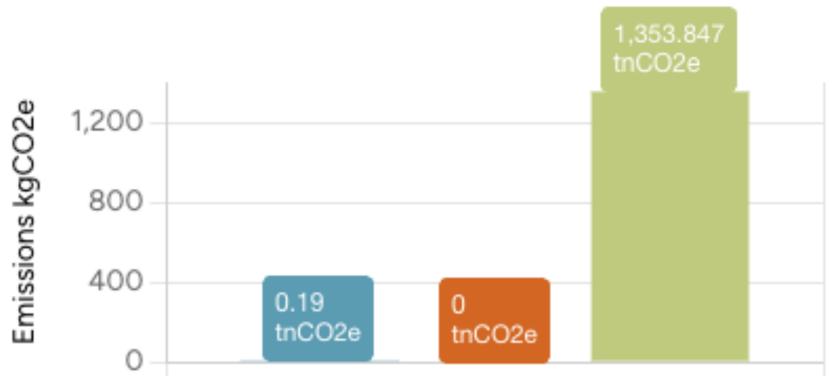

Carbon Footprint 1,354.037 tnCO₂e

Carbon Intensity by Employee (FTE) 5.438 tnCO₂e

Carbon Intensity by Revenue 0 tnCO₂e

Carbon Footprint Benchmark

✈️ 3967

round trips from London to Barcelona

🚗 302

petrol cars driven for 1 year

🏠 171

homes powered for 1 year

Carbon Breakdown by Scope

Scope 1: 0.0%

Scope 2: 0%

Scope 3: 100.0%

Carbon Breakdown by Category

Energy: 0.2%